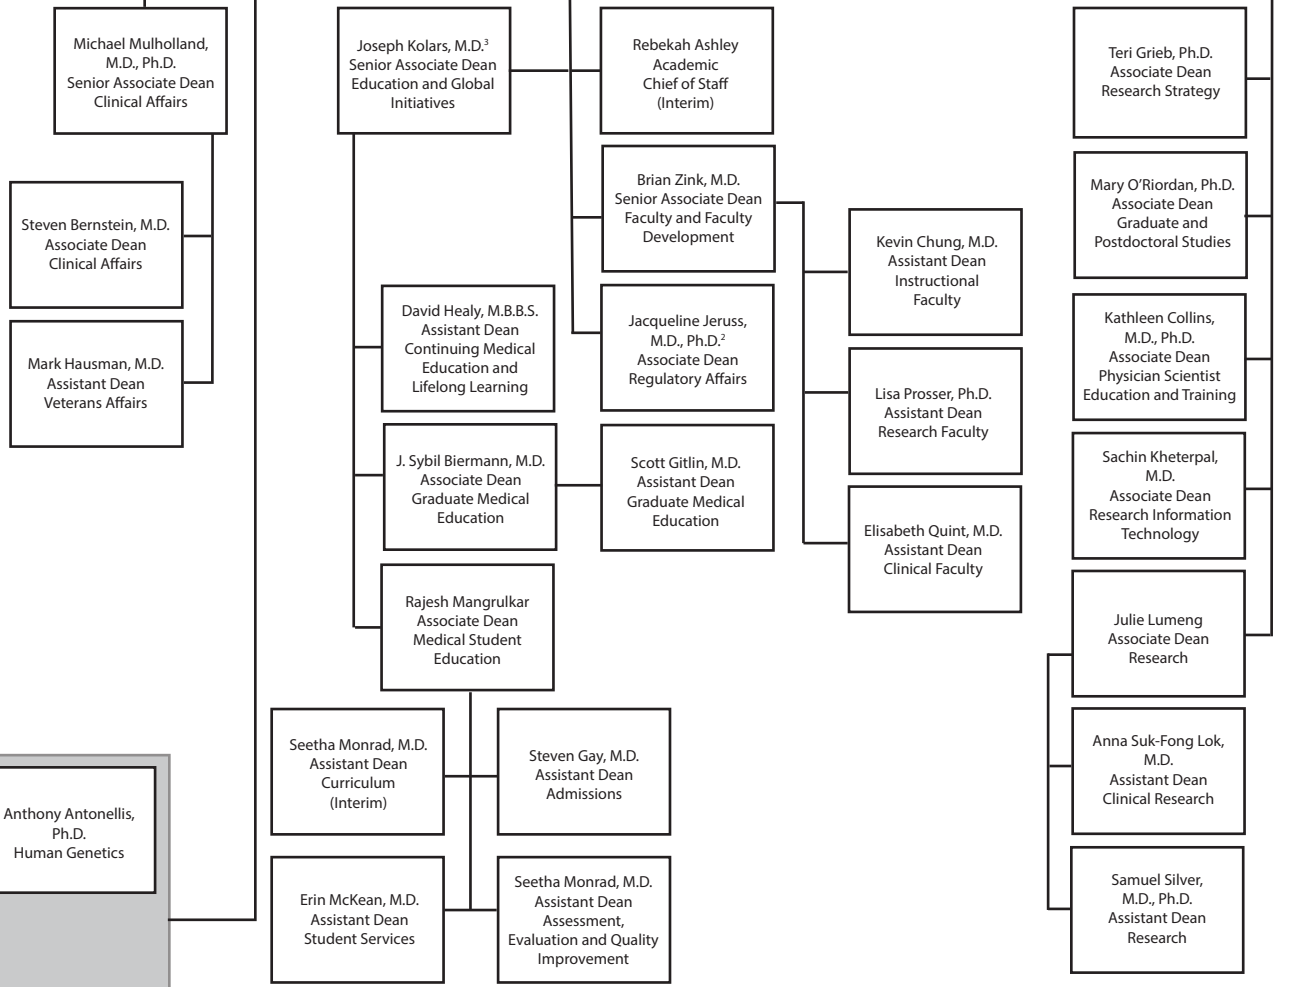

CLINICAL DEPARTMENT CHAIRS

BASIC SCIENCE DEPARTMENT CHAIRS

¹ Joint reporting with College of Engineering
² Joint reporting with Executive Vice Dean for Research/CSO
³ Joint reporting with EVPMA/Dean of the Medical School