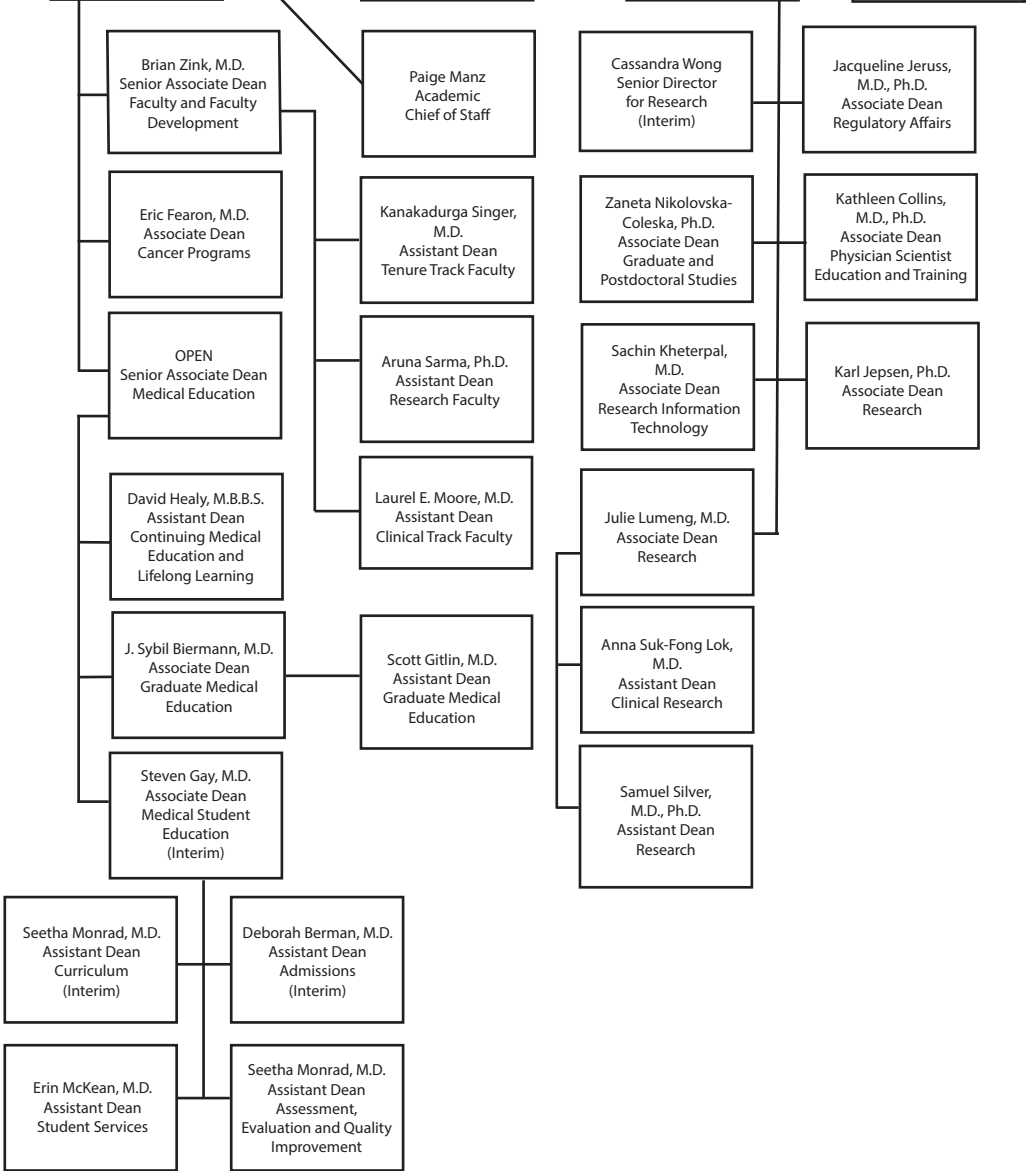

CLINICAL DEPARTMENT CHAIRS

BASIC SCIENCE DEPARTMENT CHAIRS

¹ Joint reporting with College of Engineering
² Joint reporting with Senior VP and COO, Clinical Enterprise