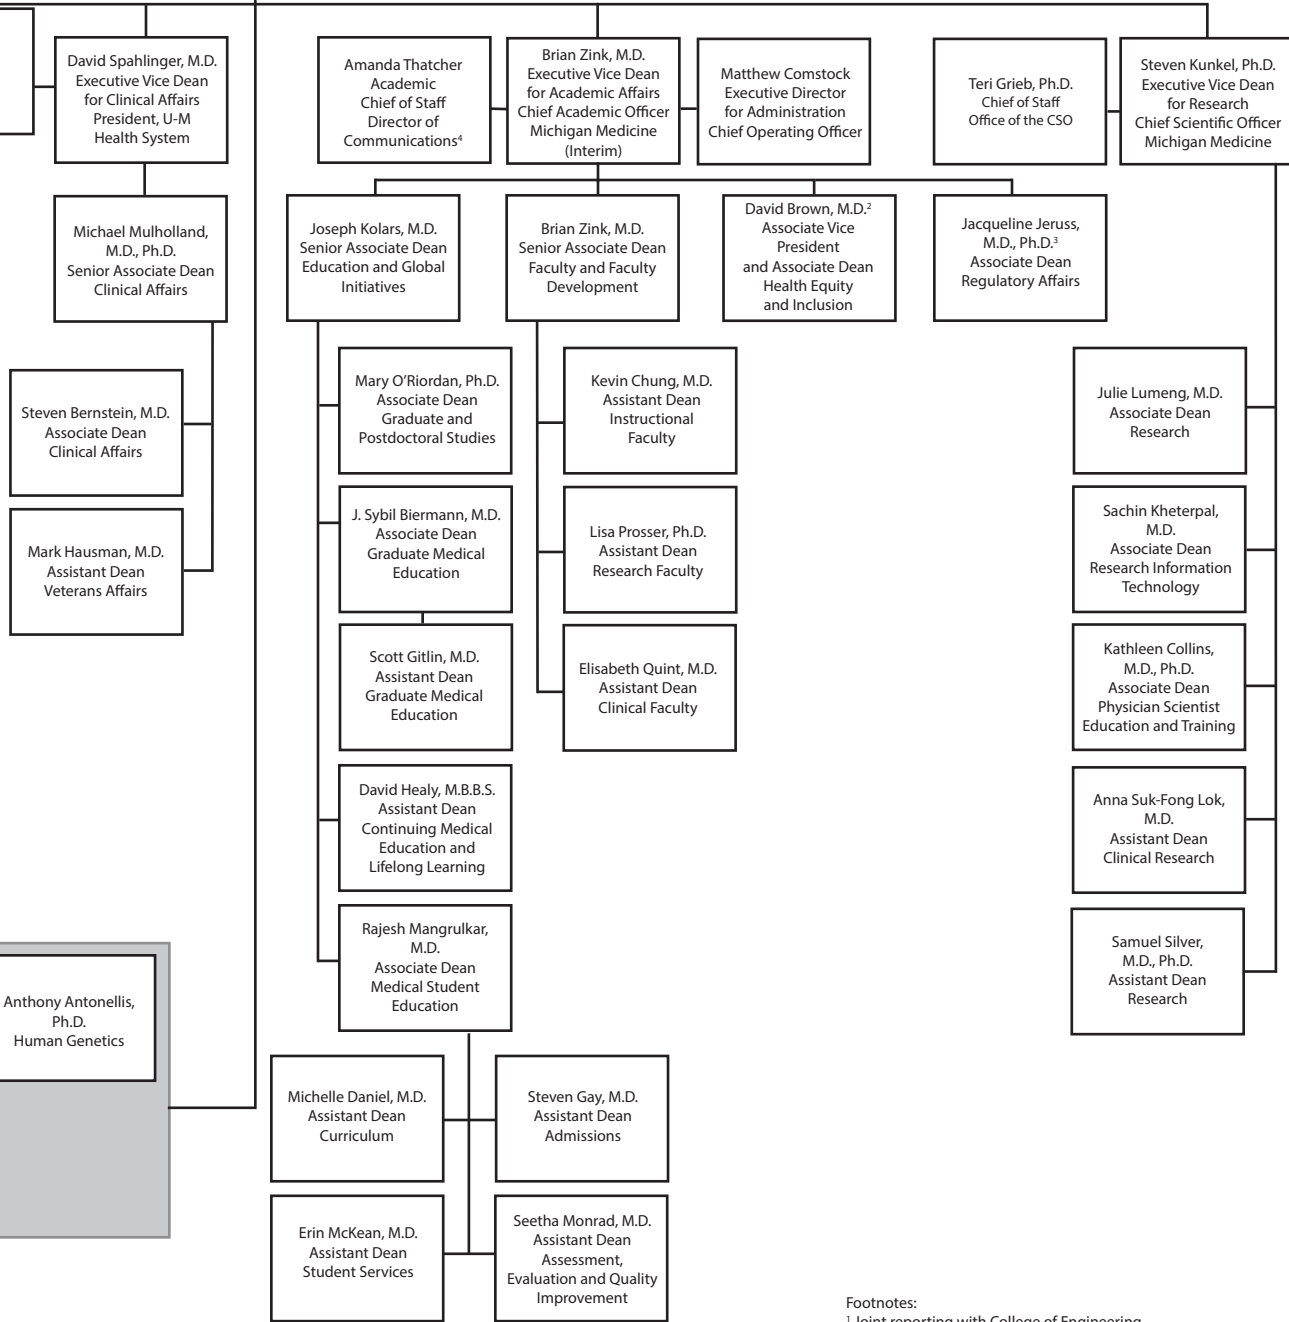

CLINICAL DEPARTMENT CHAIRS

BASIC SCIENCE DEPARTMENT CHAIRS

Footnotes:  
<sup>1</sup> Joint reporting with College of Engineering  
<sup>2</sup> Joint reporting with Senior VP and COO, Clinical Enterprise  
<sup>3</sup> Joint reporting with Executive Vice Dean for Research/CSO  
<sup>4</sup> Joint reporting with Chief Communications and Marketing Officer